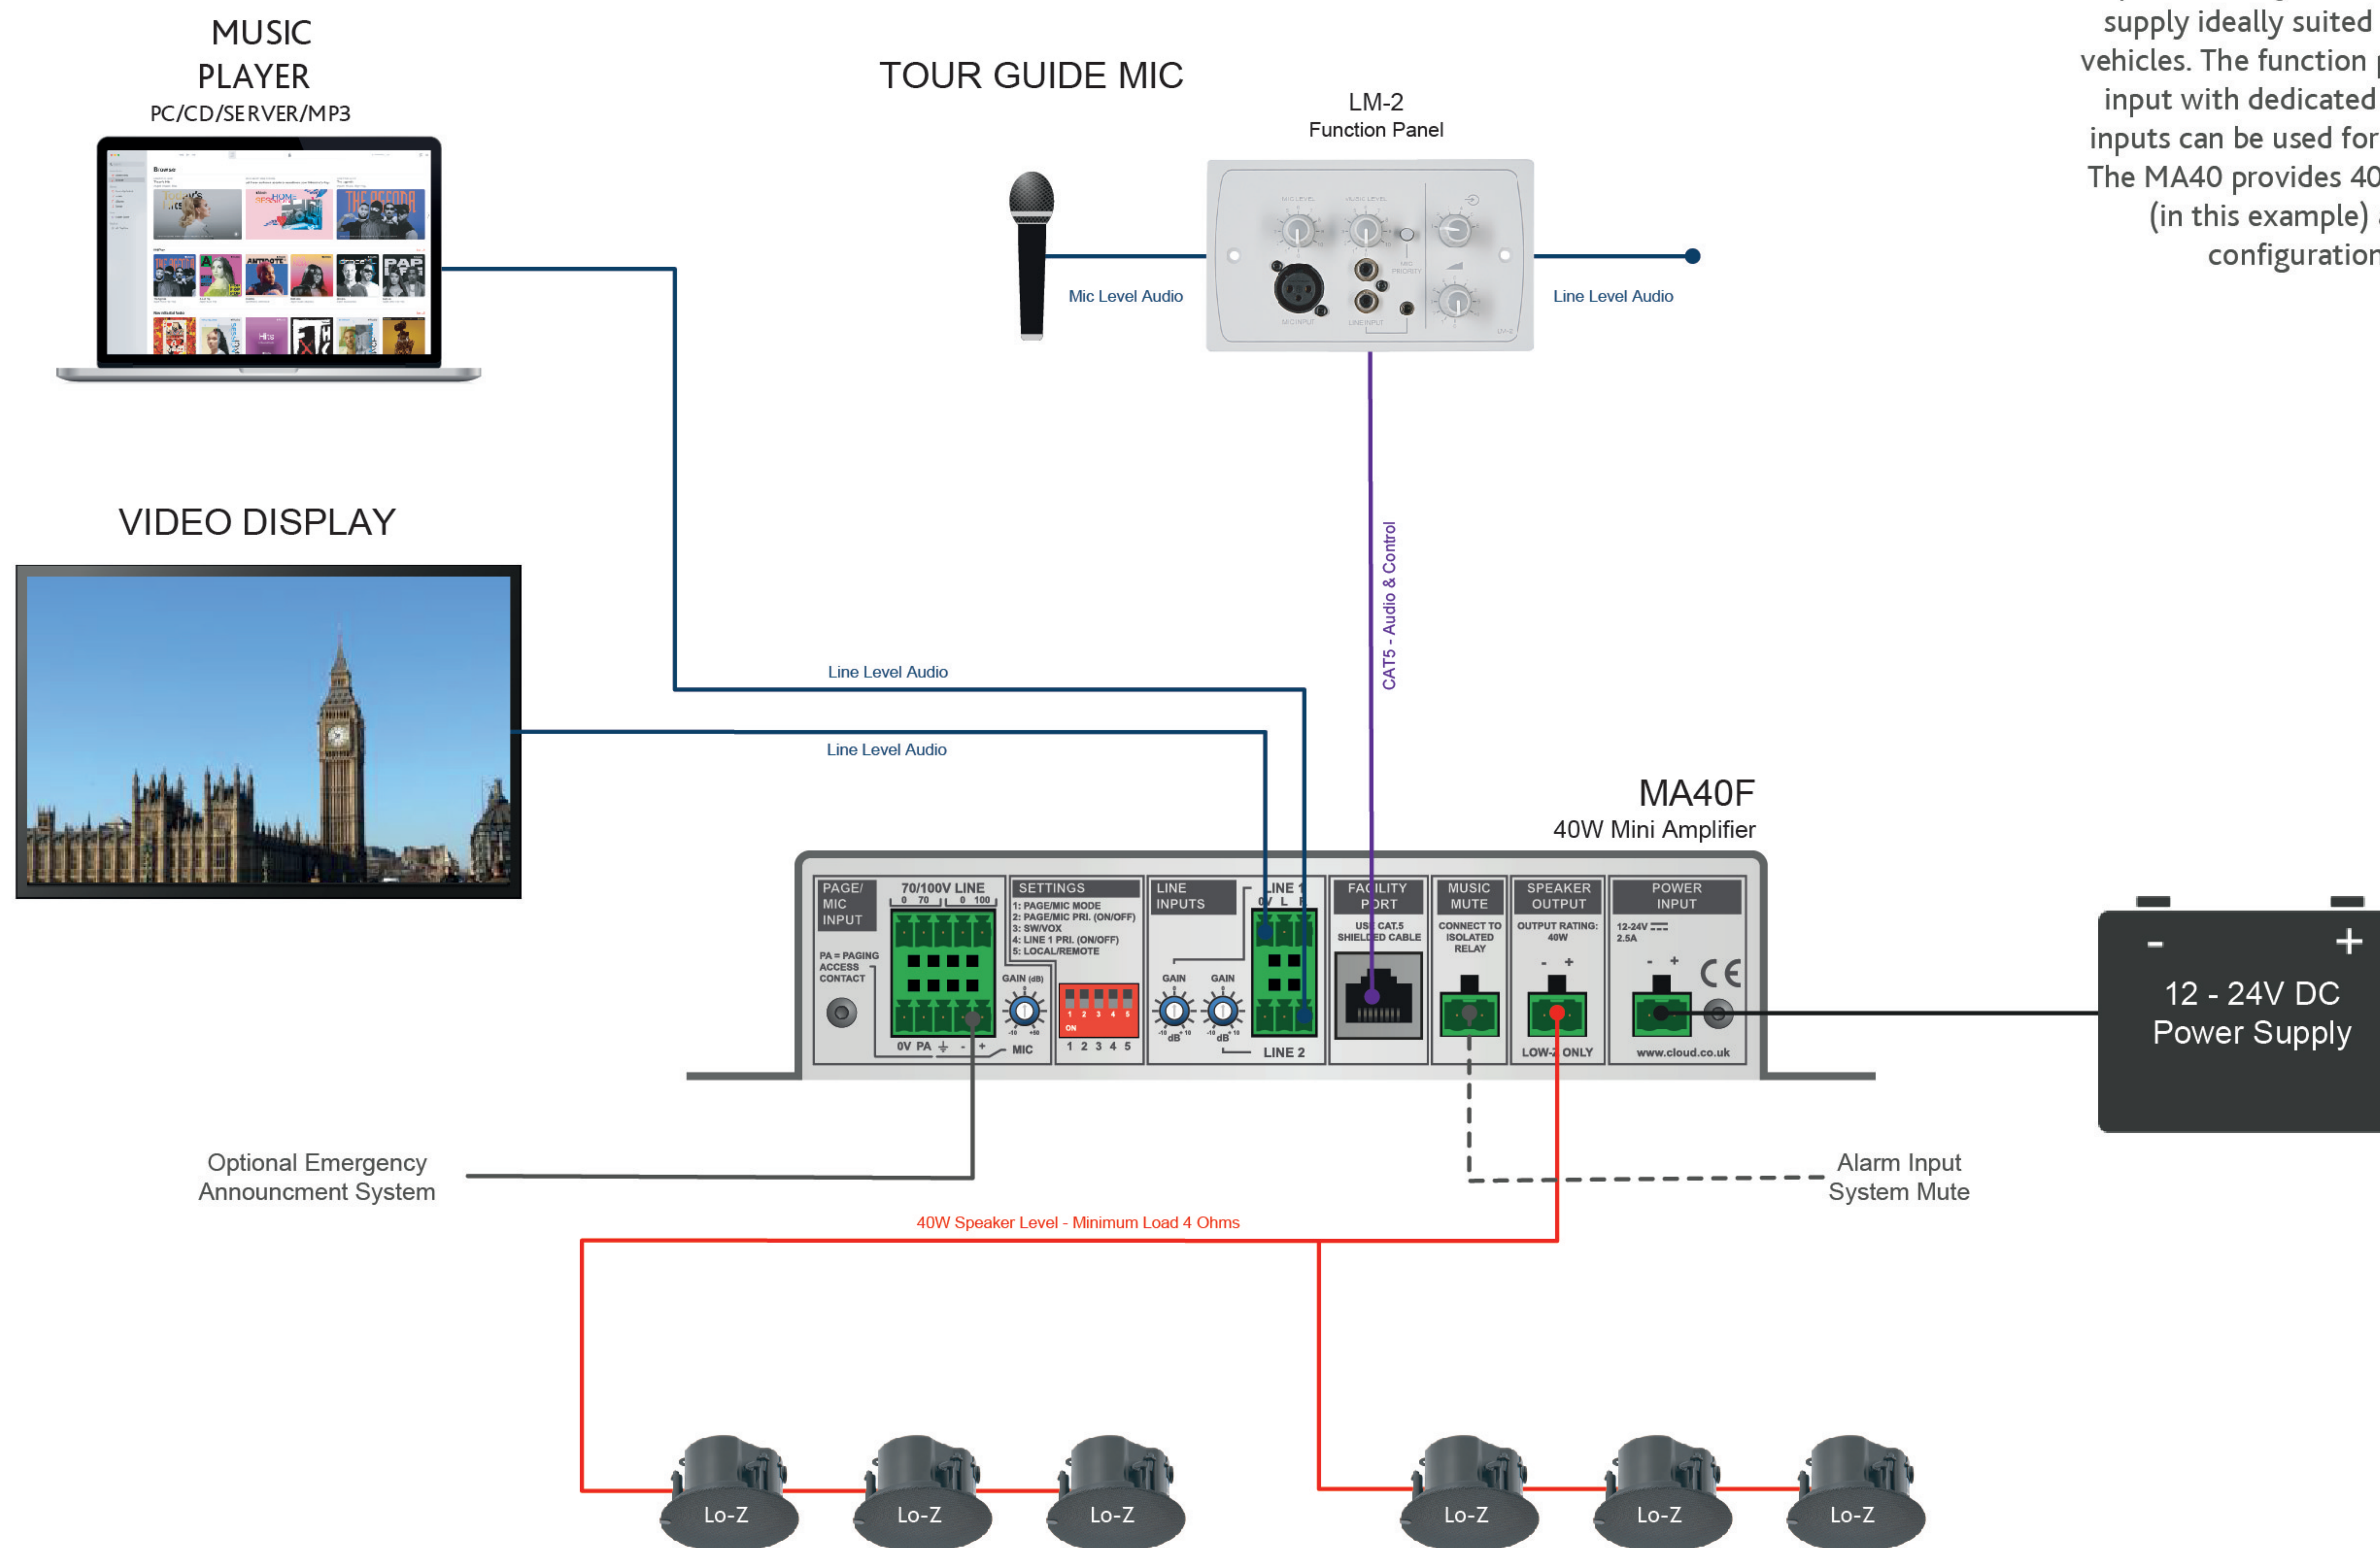

# Tour Guide System

Bus / Tram / River Cruise

Compact audio system operating on a 12-24V DC power supply ideally suited for installation into tour guiding vehicles. The function panel input provides remote mic input with dedicated level control whilst the two line inputs can be used for video and music player sources. The MA40 provides 40W Low-Z speaker output, which (in this example) are connected in series / parallel configuration to achieve maximum coverage.

[www.cloud.co.uk](http://www.cloud.co.uk)

CLOUD ELECTRONICS LIMITED. SHEFFIELD, UK

CLOUD PRODUCTS

MA40F LM-2

APP NO. 045