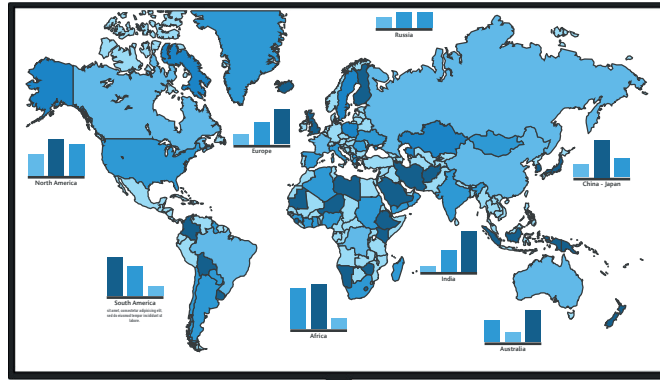

CS-S4B  
Surface Mount Speaker

CS-S4B  
Surface Mount Speaker

VIDEO CONFERENCING SYSTEM  
With discrete audio outputs

MA80E  
Mini Amplifier 80W with Ethernet / RS232

LAN / Wireless  
Access Point

40W Speaker