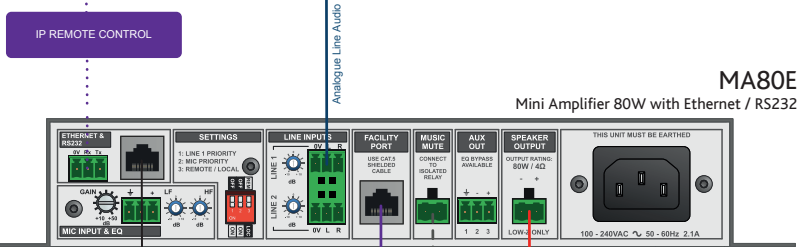

CS-S4B  
Surface Mount Speaker

CS-S4B  
Surface Mount Speaker

VIDEO CONFERENCING SYSTEM  
With discrete audio outputs

MA80E  
Mini Amplifier 80W with Ethernet / RS232

LAN / Wireless  
Access Point

40W Speaker

Alarm Input  
System Mute

40W Speaker

Wireless Control  
of MA80E

### MA80E Mini Amplifier

The new Cloud MA80E Mini Amplifier offers compact and discrete solution for Video Conferencing workspaces when combined with LM-2A Remote Control/Input Plate and BT-1A Bluetooth® streaming plate. Ethernet / RS-232 Control allows for seamless VC integration.