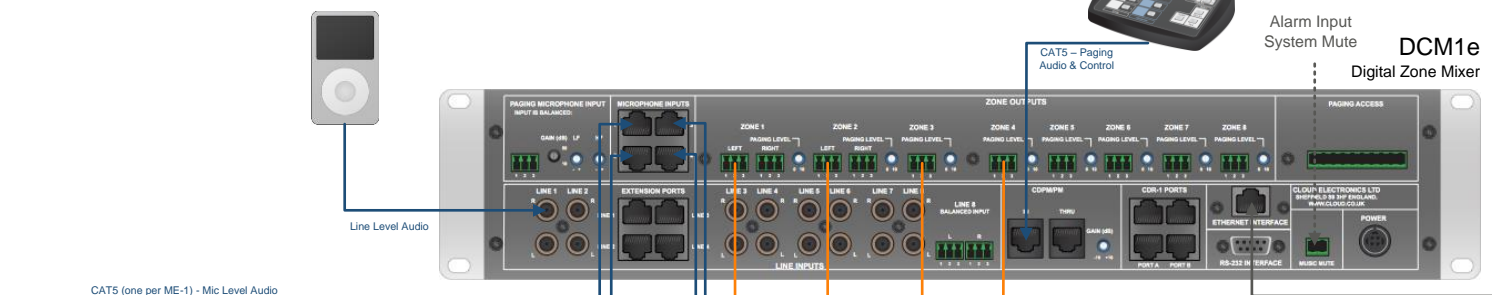

College Sports Field
 4-Zone 100V/70V Line paging and music playback system with automated spot announcer for pre-recorded messages and Local Zone inputs, ideal for on field commentary and entertainment.

MUSIC SOURCE
 PC/MP3/CD Player

PM4-SA
 Digital Paging Microphone
 With Spot Announcer

Alarm Input
 System Mute
DCM1e
 Digital Zone Mixer

CXV425
 4 x 250W 100V/70V Line Amplifier

ETHERNET INTERFACE

The DCM1e can be controlled by any web enabled mobile device.

Connect the Ethernet Interface RJ45 to a Wi-Fi Router or fixed network infrastructure in order to access the in-built Web Server with your device's browser.

Using the Web browser of any mobile or fixed device the End User has "limited installer defined" controls via 4 simple and intuitive GUI pages.