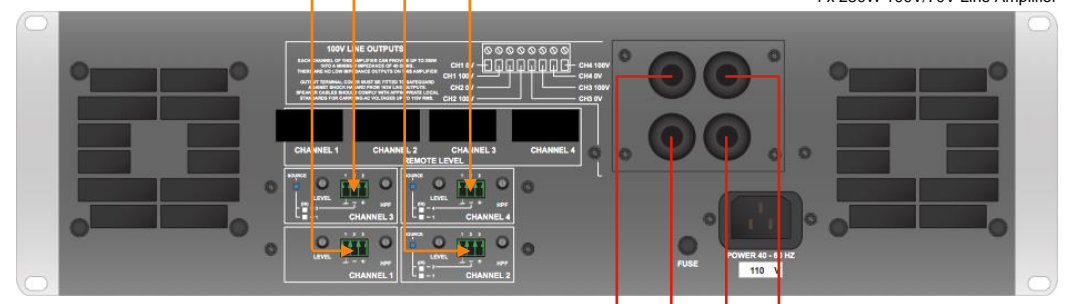

College Sports Field
 4-Zone 100V/70V Line paging and music playback system with automated spot announcer for pre-recorded messages and Local Zone inputs, ideal for on field commentary and entertainment.

MUSIC SOURCE
 PC/MP3/CD Player

PM4-SA
 Digital Paging Microphone
 With Spot Announcer

Alarm Input
 System Mute
DCM1e
 Digital Zone Mixer

CXV425
 4 x 250W 100V/70V Line Amplifier

ETHERNET INTERFACE

The DCM1e can be controlled by any web enabled mobile device.

Connect the Ethernet Interface RJ45 to a Wi-Fi Router or fixed network infrastructure in order to access the in-built Web Server with your device's browser.

Using the Web browser of any mobile or fixed device the End User has "limited installer defined" controls via 4 simple and intuitive GUI pages.