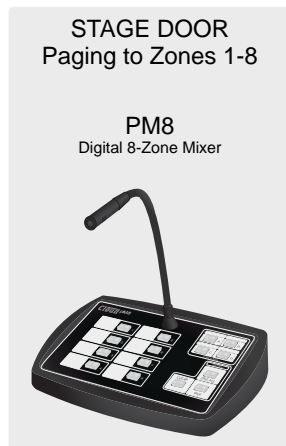

Regional Theatre

16-Zone 100V/70V Line paging solution including networked digital paging microphones and integrated message announcer. Background music and other audio sources can be added.

SHOW RELAY

SECURITY
Paging to Zones 1-16

PM16
Digital 16-Zone Mixer

STAGE DOOR
Paging to Zones 1-8

PM8
Digital 8-Zone Mixer

FOH MANAGER
Paging to Zones 9-16
& Announcements

PM8-SA
Digital 8-Zone Mixer
with Spot Announcer

Network
(Control)

Third Party Control Device
(eg. Crestron, AMX, Kramer)