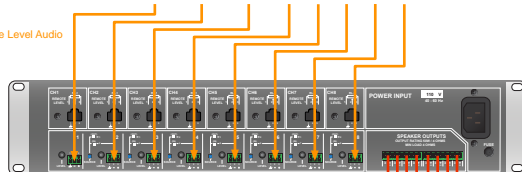

Regional Theatre

16-Zone 100V/70V Line paging solution including networked digital paging microphones and integrated message announcer. Background music and other audio sources can be added.

SHOW RELAY

SECURITY
Paging to Zones 1-16

PM16
Digital 16-Zone Mixer

STAGE DOOR
Paging to Zones 1-8

PM8
Digital 8-Zone Mixer

FOH MANAGER
Paging to Zones 9-16
& Announcements

PM8-SA
Digital 8-Zone Mixer
with Spot Announcer

Network
(Control)

Third Party Control Device
(eg. Crestron, AMX, Kramer)

DCM1(e)
Digital Zone Mixer

CXA850
8 x 50W Amp

CXL-800
&
CXL-40T