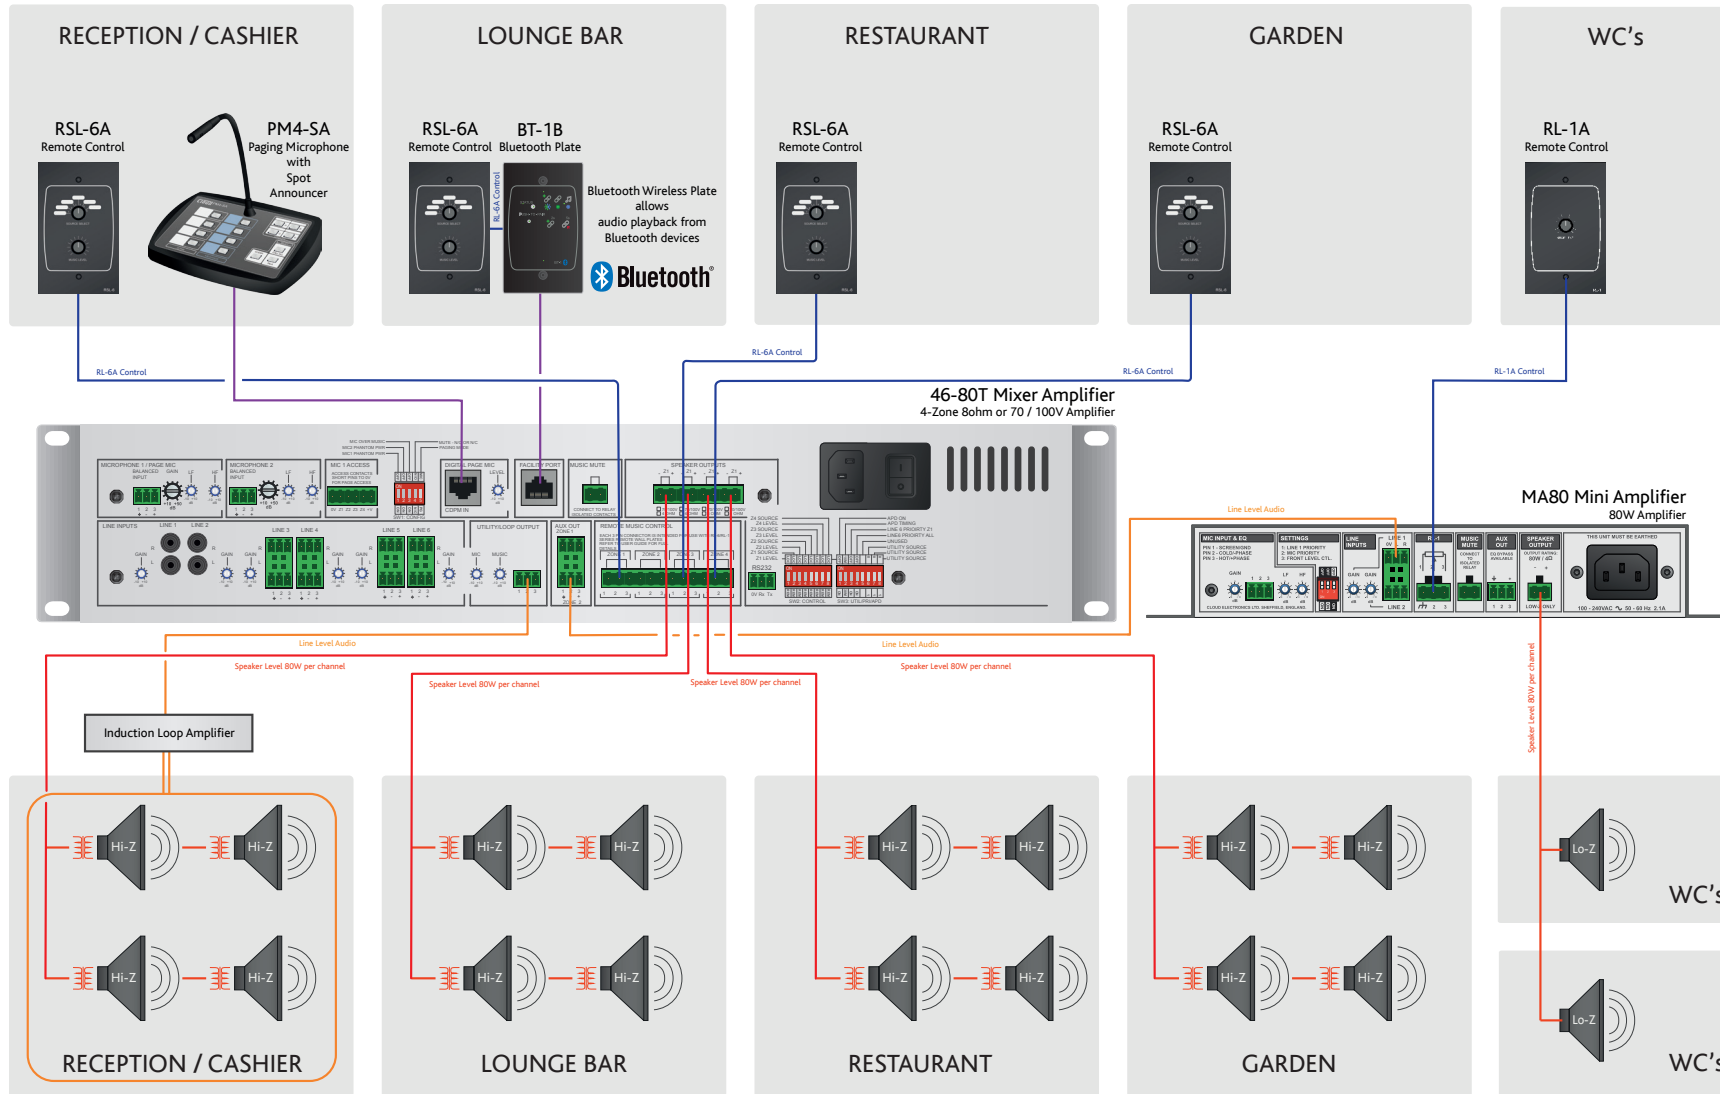

Pub / Grill Bar Restaurant

46-80T / MA80E / PM4-SA / BT1

4680T's Utility outputs to an induction loop amplifier in Zone 1. Also Auxiliary output provides additional amplification for WC's and BT-1 in Lounge Bar provides local input streaming.

www.cloud.co.uk

Cloud

CLOUD ELECTRONICS LIMITED. SHEFFIELD, UK

CLOUD PRODUCTS

46-80T

MA80

PM4-SA

BT-1

APP NO. 068