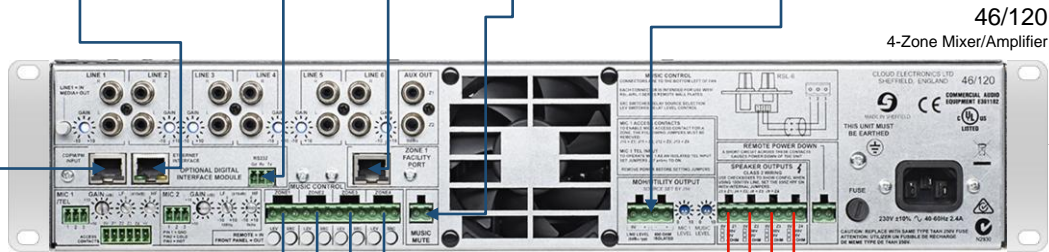

**CDIS-46 Option Interface Card**

RS232  
Interface

CAT5 - Paging Mic  
Audio/Control

CAT5 - Analogue Contact Closure

Industrial Application (using all the 46-120 Features)  
46-120 with all possible options displayed.  
The PM4/8-SA Multi-Zone Paging Microphones with built-in MP3 Message Announcer can be used in conjunction with an external trigger device such as a Infrared motion sensor (PIR)- this enables fully automatic announcement of customised security announcements and chimes.