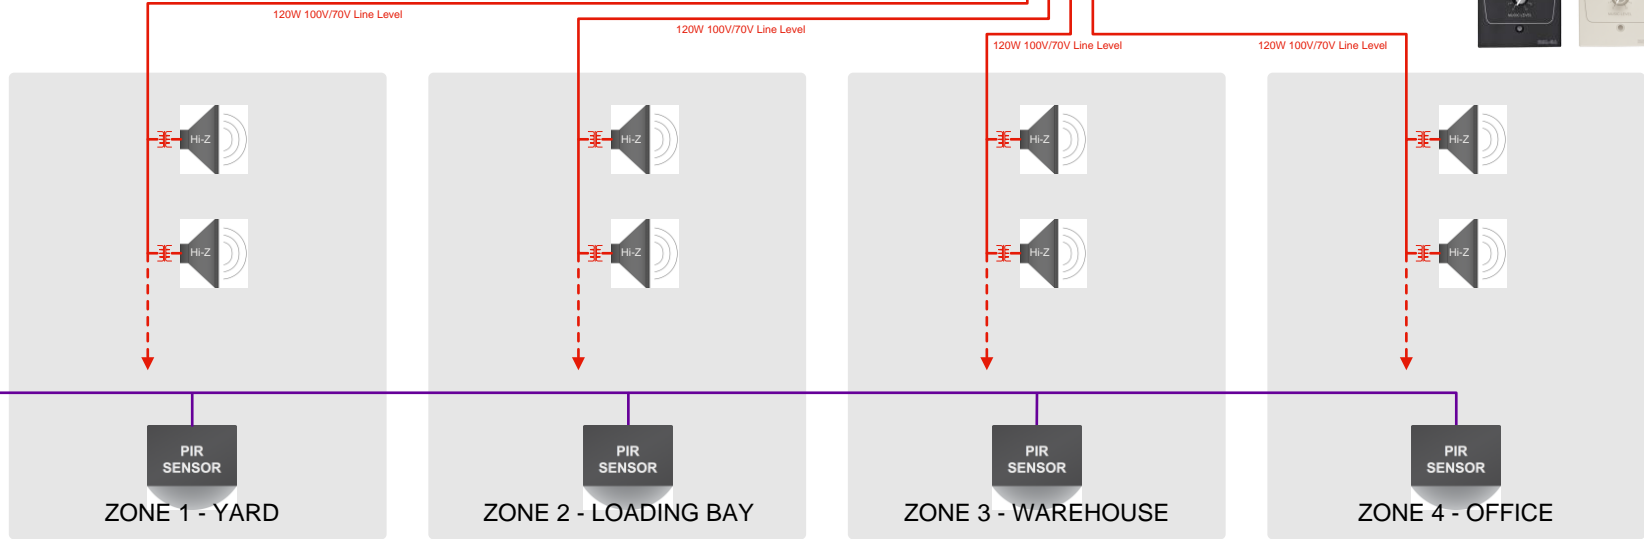

**CDIS-46 Option Interface Card**

RS232  
Interface

CAT5 - Paging Mic  
Audio/Control

CAT5 - Analogue Contact Closure

Industrial Application (using all the 46-120 Features)  
46-120 with all possible options displayed.  
The PM4/8-SA Multi-Zone Paging Microphones with built-in MP3 Message Announcer can be used in conjunction with an external trigger device such as a Infrared motion sensor (PIR)- this enables fully automatic announcement of customised security announcements and chimes.